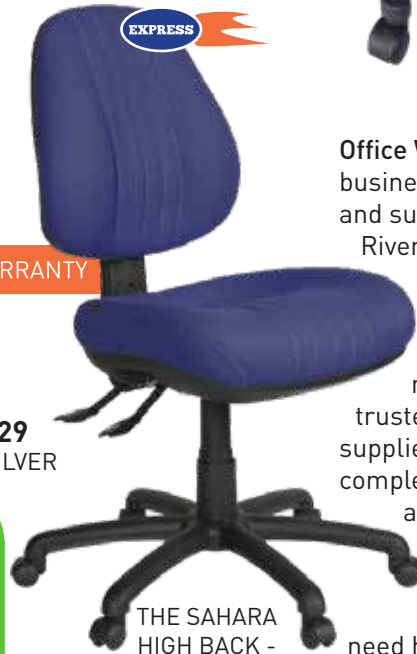

EXPRESS

5 YEAR WARRANTY

THE BARKLY MEDIUM BACK - \$149
THE BARKLY HIGH BACK - \$169
BLACK/CHARCOAL/NIGHTSKY

THE BREEZE MEDIUM BACK -
AFRDI Level 6
FROM \$179
6 COLOUR CHOICES

THE BREEZE
HIGH BACK - \$329
WORTLEY FABRIC
16 COLOUR CHOICES

ASK ABOUT
OUR ARM REST
OPTIONS

EXPRESS

THE SAHARA MEDIUM
BACK - \$329

EXPRESS

10 YEAR WARRANTY

THE SAHARA - FROM \$329
BLACK/BURGUNDY/INDIGO/SILVER

EXPRESS

THE SAHARA
HIGH BACK -
\$379