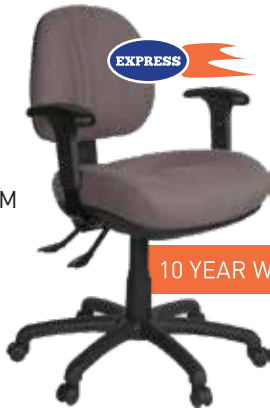

DESKTOP EDITION WITH THREE MONITOR SUPPORT

The HighRise Desktop electric sit-stand workstation with separate keyboard seamlessly transforms any fixed-height desk into an active height adjustable desk.

- HighRise Desktop Edition - **\$559**
- ~ With two monitor support - **\$708**
- ~ With three monitor support - **\$768**

EXPRESS

5 YEAR WARRANTY

THE BARKLY MEDIUM BACK - \$149
THE BARKLY HIGH BACK - \$169
BLACK/CHARCOAL/NIGHTSKY

THE BREEZE MEDIUM BACK -
AFRDI Level 6
FROM \$179
6 COLOUR CHOICES

THE BREEZE
HIGH BACK - \$329
WORTLEY FABRIC
16 COLOUR CHOICES

ASK ABOUT
OUR ARM REST
OPTIONS

EXPRESS

THE SAHARA MEDIUM
BACK - \$329

EXPRESS

10 YEAR WARRANTY

THE SAHARA - FROM \$329
BLACK/BURGUNDY/INDIGO/SILVER

EXPRESS

THE SAHARA
HIGH BACK -
\$379